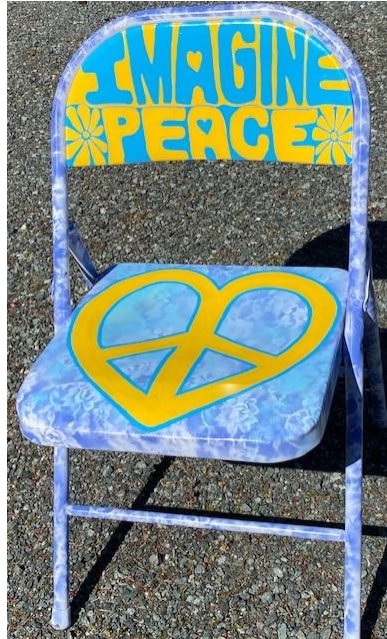

ART CHAIRS

Old chairs need new life. Guemes Island Art Initiative has asked island artists to help transform an old chair into a new work of functional public art.

Carol Steffy

Leo Osborne

Kate Taylor

Guemes Island Community Center Association (GICCA) has a supply of metal folding chairs that were retired but not forgotten. These are intended for public seating at various outdoor special events. Each of these chairs is destined to become a unique canvas as artists create an **ART CHAIR**.

Celebrate Guemes is the roll out event for these fabulous **ART CHAIRS**. After the event they will go into storage and appear periodically at other outdoor public events. Rumor has it that a new group will roll out on July 4!