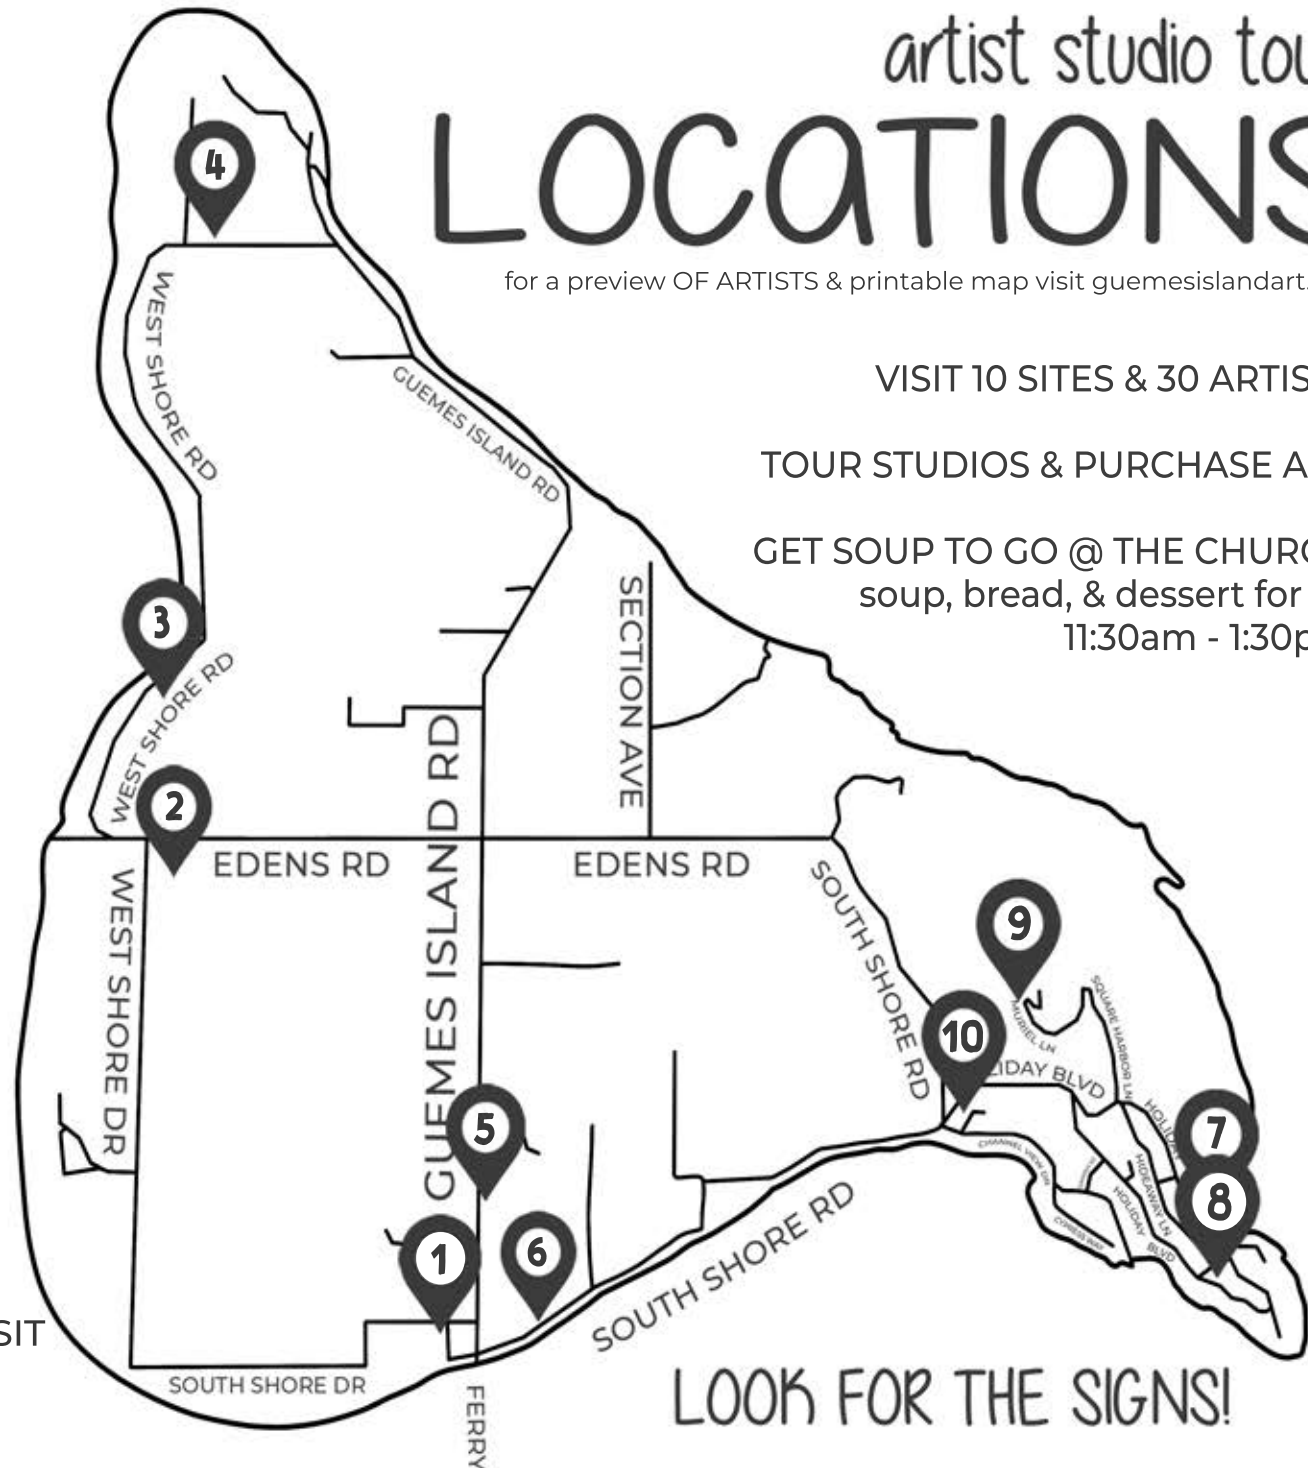

artist studio tour LOCATIONS

for a preview OF ARTISTS & printable map visit guemesilandart.org

1. TOWER ARTS STUDIO
5424 S SHORE DR

2. MARCINKO GALLERY
6571 W SHORE DR

3. SEASIDE REFLECTIONS
6094 W SHORE DR

4. RINEHART STUDIO
4792 W SHORE RD

5. COMMUNITY CENTER
7549 GUEMES ISLAND RD

5. SOUP 2 GO @ CHURCH
7611 GUEMES ISLAND RD

6. EELKEMA STUDIO
5633 S SHORE RD

7. HARRIGAN STUDIO
7534 HOLIDAY BLVD

8. SHAVINGS & SAWDUST
7875 SHAW STREET

9. SIMONS STUDIO
7222 MURIEL LANE

10. EARTHSPRIT STUDIO VISIT
6966 HOLIDAY BLVD

VISIT 10 SITES & 30 ARTISTS

TOUR STUDIOS & PURCHASE ART

GET SOUP TO GO @ THE CHURCH
soup, bread, & dessert for \$5
11:30am - 1:30pm